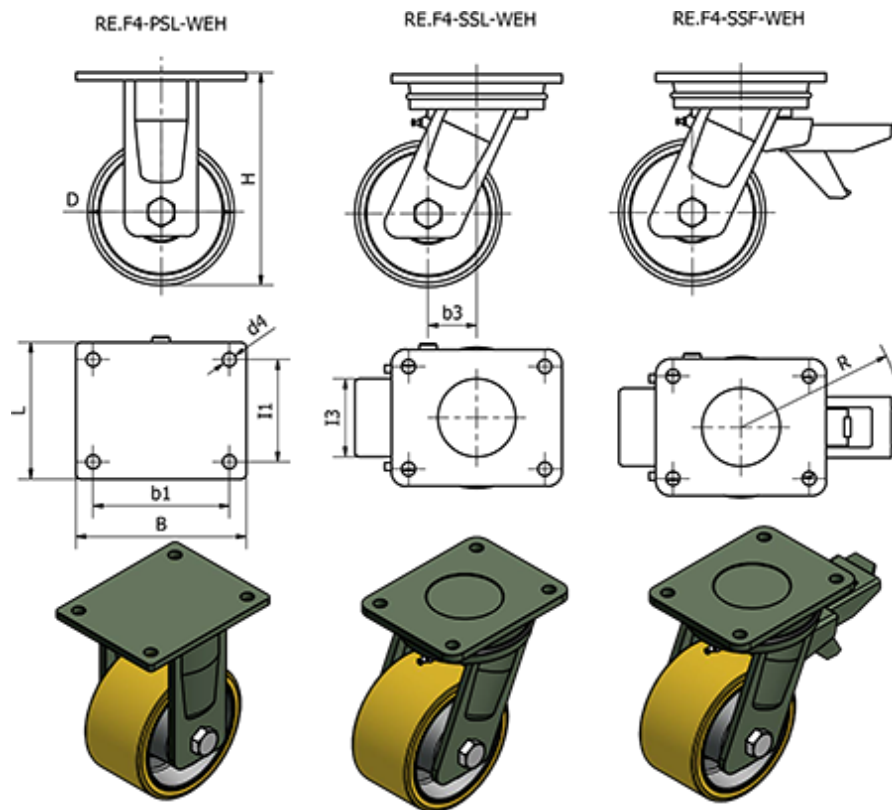

Article number: 2314451451

Description: E+G Cast iron wheel 451451
RE.F4-250-SSF-WEH - Turning plate w/brake

Measures

B	= 200	I1	= 120
b1	= 160	I3	= 80
b3	= 74	L	= 160
Code	= 451451	R	= 166
D	= 250	Rolling resistance (N)	= 5000
d4	= 17	Type	= RE.F4-250-SSF-WEH
Dynamic carrying capacity (N)	= 19000	Weight (g)	= 1756
H	= 325		